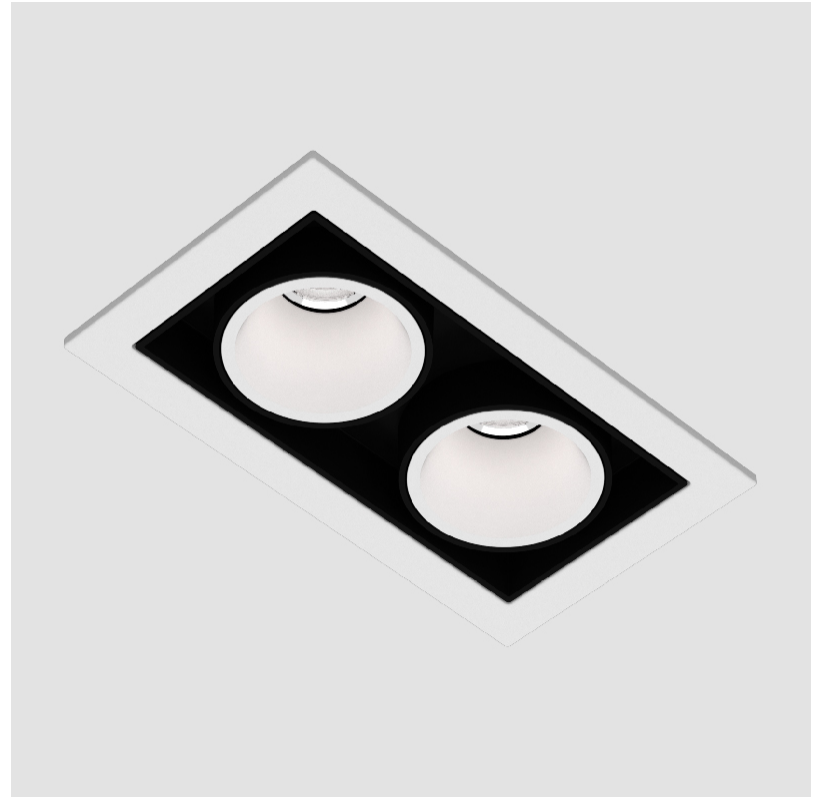

PHYSICAL

Shape: Rectangle
Length (mm): 80
Length (in): 3 1/8
Width (mm): 45
Width (in): 1 3/4
Height (mm): 64
Height (in): 2 1/2
Ceiling Thickness (mm): 10 / 12.5 / 15 / 25 / 30
Ceiling Thickness (in): 3/8 or 1/2 or 9/16 or 1 or 1 3/16
Min. Recessing Depth (mm): 100
Min. Recessing Depth (in): 3 15/16
Light Distribution: Downlight
Weight (kg): 0.15
Weight (lbs): 0.33
Fixture Finish: SSR / BKV / CWI / CRY / HAB / LAG / UFT / ITA / RUA / RUR / MIC / FTG / MYG / TWT / LOD / PUS / FRO / FUP / KIA / POP / BLS / SPG / MEY / GOH / GUM / CHC / COM / ABZ / JAG / OBR / MOS / ROR
Holder Finish: WHI / BLK
Fixture Material: Aluminum Die Cast
Cut-out Measurements: 73mm / 2 7/8" x 38mm / 1 1/2"

ELECTRICAL

Lamp Type: LED (Zhaga Standard)
Input Wattage (W): 9
Total Output Wattage (W): 6.6
Dimming: Tri-Mode (Non-Dimming and Phase Dimming (120Vac only) and 0-10V Dimming)
Driver Included: No
Driver Location: Remote
Driver Type: Constant Current - Universal
Driver Class: Class 2
Input Voltage (V): 120 - 277
Constant Current (MA): 1050

LED

Number of LEDs: 2
Color Temperature (°K): 2700 / 3000 / 3500 / 4000
Max. Delivered Lumen (lm): 390 / 410 / 421 / 430
Nominal Lumen (lm): 440 / 465 / 470 / 480
CRI: >90 CRI
Lamp Life (hrs): 50000

OPTICAL

Reflector°: 8 / 18 / 34

RATINGS AND CERTIFICATIONS

Certified By: CSA Certified to UL and CSA Standards
IP rating: IP20