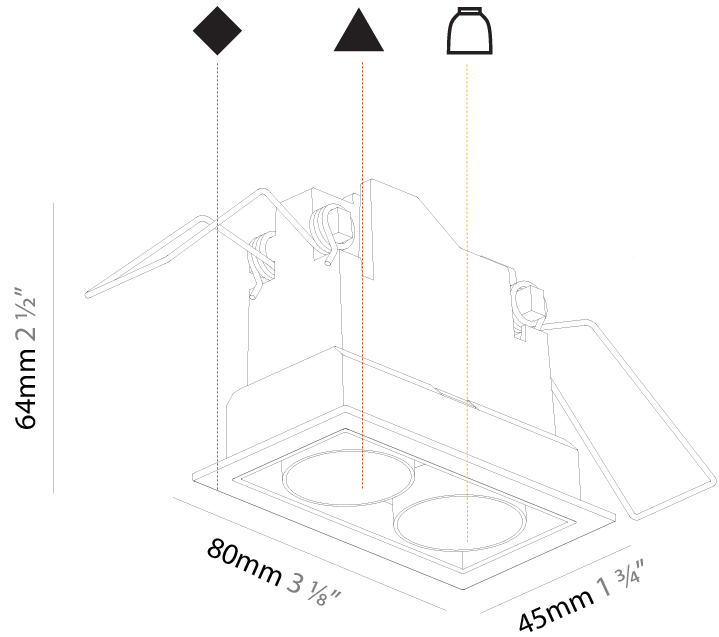

PHYSICAL

Shape: Rectangle
Length (mm): 80
Length (in): 3 1/8
Width (mm): 45
Width (in): 1 3/4
Height (mm): 64
Height (in): 2 1/2
Ceiling Thickness (mm): 10 / 12.5 / 15 / 25 / 30
Ceiling Thickness (in): 3/8 or 1/2 or 9/16 or 1 or 1 3/16
Min. Recessing Depth (mm): 100
Min. Recessing Depth (in): 3 15/16
Light Distribution: Downlight
Weight (kg): 0.15
Weight (lbs): 0.33
Fixture Finish: SSR / BKV / CWI / CRY / HAB / LAG / UFT / ITA / RUA / RUR / MIC / FTG / MYG / TWT / LOD / PUS / FRO / FUP / KIA / POP / BLS / SPG / MEY / GOH / GUM / CHC / COM / ABZ / JAG / OBR / MOS / ROR
Holder Finish: WHI / BLK
Fixture Material: Aluminum Die Cast
Cut-out Measurements: 73mm / 2 7/8" x 38mm / 1 1/2"

ELECTRICAL

Lamp Type: LED (Zhaga Standard)
Input Wattage (W): 9
Total Output Wattage (W): 6.6
Dimming: Tri-Mode (Non-Dimming and Phase Dimming (120Vac only) and 0-10V Dimming)
Driver Included: No
Driver Location: Remote
Driver Type: Constant Current - Universal
Driver Class: Class 2
Input Voltage (V): 120 - 277
Constant Current (MA): 1050

LED

Number of LEDs: 2
Color Temperature (°K): 2700 / 3000 / 3500 / 4000
Max. Delivered Lumen (lm): 390 / 410 / 421 / 430
Nominal Lumen (lm): 440 / 465 / 470 / 480
CRI: >90 CRI
Lamp Life (hrs): 50000

OPTICAL

Reflector°: 8 / 18 / 34

RATINGS AND CERTIFICATIONS

Certified By: CSA Certified to UL and CSA Standards
IP rating: IP20