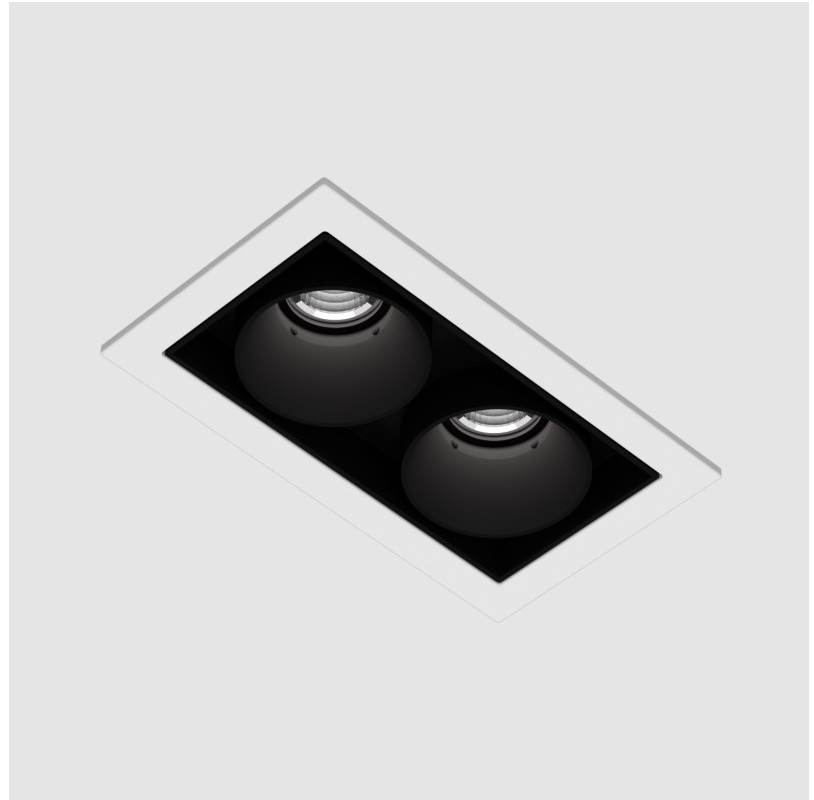

PHYSICAL

Shape: Rectangle
Length (mm): 80
Length (in): 3 1/8
Width (mm): 45
Width (in): 1 3/4
Height (mm): 64
Height (in): 2 1/2
Ceiling Thickness (mm): 10 / 12.5 / 15 / 25 / 30
Ceiling Thickness (in): 3/8 or 1/2 or 9/16 or 1 or 1 3/16
Min. Recessing Depth (mm): 100
Min. Recessing Depth (in): 3 15/16
Light Distribution: Downlight
Weight (kg): 0.145
Weight (lbs): 0.32
Fixture Finish: SSR / BKV / CWI / CRY / HAB / LAG / UFT / ITA / RUA / RUR / MIC / FTG / MYG / TWT / LOD / PUS / FRO / FUP / KIA / POP / BLS / SPG / MEY / GOH / GUM / CHC / COM / ABZ / JAG / OBR / MOS / ROR
Holder Finish: WHI / BLK
Fixture Material: Aluminum Die Cast
Cut-out Measurements: 73mm / 2 7/8" x 38mm / 1 1/2"

ELECTRICAL

Lamp Type: LED (Zhaga Standard)
Input Wattage (W): 7.7
Total Output Wattage (W): 6.6
Dimming: Tri-Mode (Non-Dimming and Phase Dimming (120Vac only) and 0-10V Dimming)
Driver Included: No
Driver Location: Remote
Driver Type: Constant Current - Universal
Driver Class: Class 2
Input Voltage (V): 120 - 277
Constant Current (MA): 1050

LED

Number of LEDs: 2
Color Temperature (°K): 2700 / 3000 / 3500 / 4000
Max. Delivered Lumen (lm): 390 / 410 / 421 / 430
Nominal Lumen (lm): 440 / 465 / 470 / 480
CRI: >90 CRI
Lamp Life (hrs): 50000

OPTICAL

Reflector: 8 / 18 / 34

RATINGS AND CERTIFICATIONS

Certified By: CSA Certified to UL and CSA Standards
IP rating: IP20