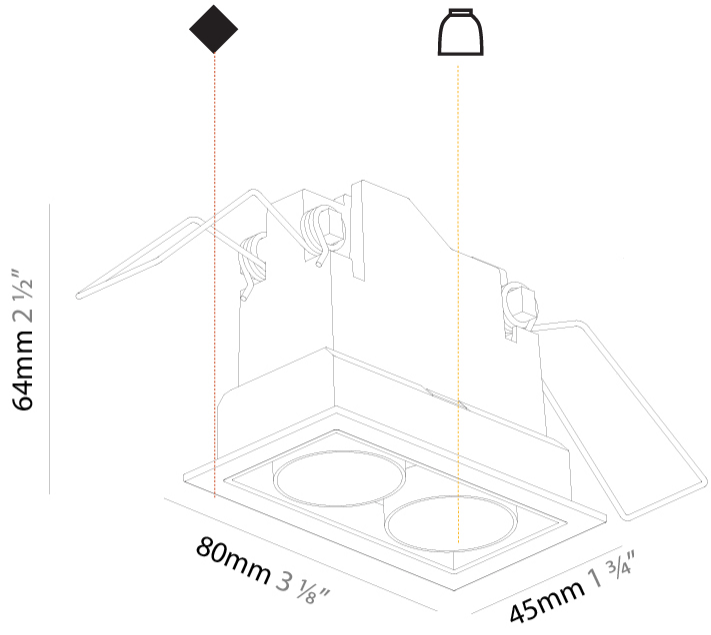

PHYSICAL

Shape: Rectangle
Length (mm): 80
Length (in): 3 1/8
Width (mm): 45
Width (in): 1 3/4
Height (mm): 64
Height (in): 2 1/2
Ceiling Thickness (mm): 10 / 12.5 / 15 / 25 / 30
Ceiling Thickness (in): 3/8 or 1/2 or 9/16 or 1 or 1 3/16
Min. Recessing Depth (mm): 100
Min. Recessing Depth (in): 3 15/16
Light Distribution: Downlight
Weight (kg): 0.145
Weight (lbs): 0.32
Fixture Finish: SSR / BKV / CWI / CRY / HAB / LAG / UFT / ITA / RUA / RUR / MIC / FTG / MYG / TWT / LOD / PUS / FRO / FUP / KIA / POP / BLS / SPG / MEY / GOH / GUM / CHC / COM / ABZ / JAG / OBR / MOS / ROR
Holder Finish: WHI / BLK
Fixture Material: Aluminum Die Cast
Cut-out Measurements: 73mm / 2 7/8" x 38mm / 1 1/2"

ELECTRICAL

Lamp Type: LED (Zhaga Standard)
Input Wattage (W): 7.7
Total Output Wattage (W): 6.6
Dimming: Tri-Mode (Non-Dimming and Phase Dimming (120Vac only) and 0-10V Dimming)
Driver Included: No
Driver Location: Remote
Driver Type: Constant Current - Universal
Driver Class: Class 2
Input Voltage (V): 120 - 277
Constant Current (MA): 1050

LED

Number of LEDs: 2
Color Temperature (°K): 2700 / 3000 / 3500 / 4000
Max. Delivered Lumen (lm): 390 / 410 / 421 / 430
Nominal Lumen (lm): 440 / 465 / 470 / 480
CRI: >90 CRI
Lamp Life (hrs): 50000

OPTICAL

Reflector: 8 / 18 / 34

RATINGS AND CERTIFICATIONS

Certified By: CSA Certified to UL and CSA Standards
IP rating: IP20