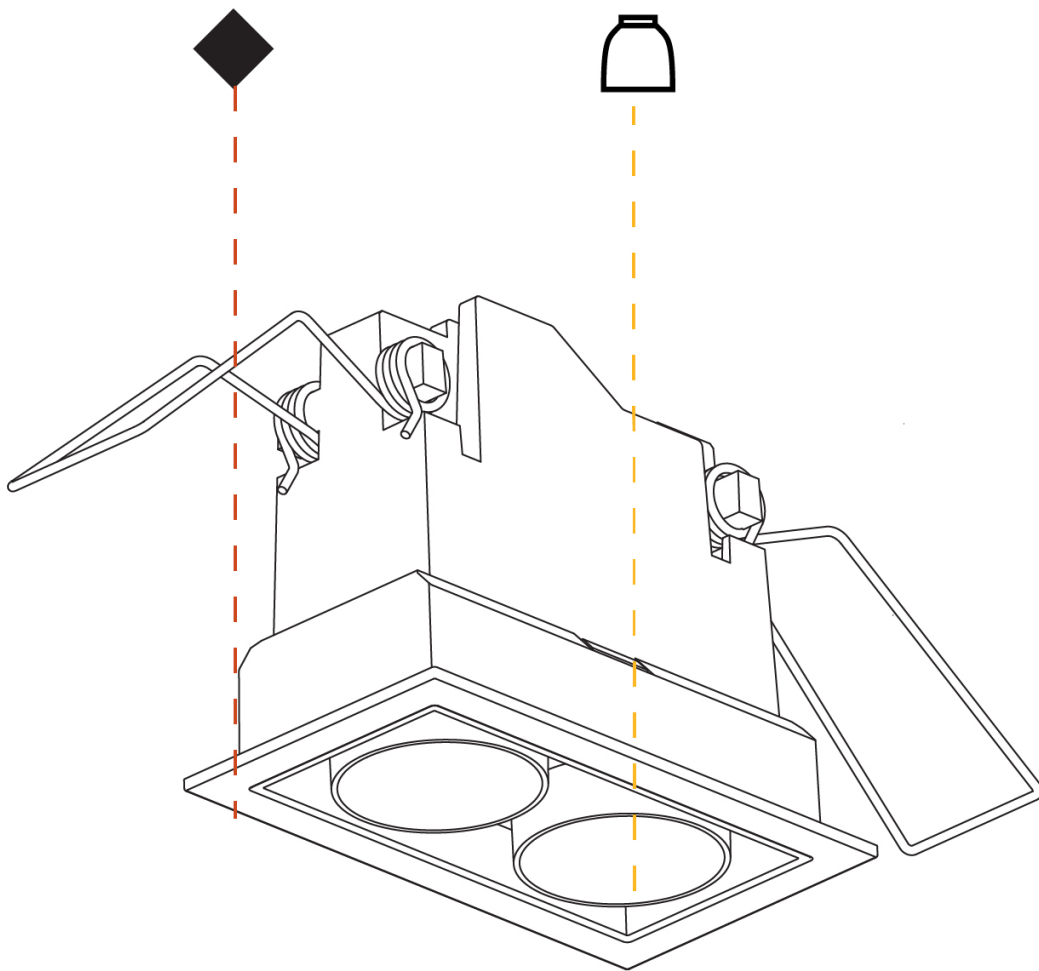

MAGIQ 2 CELL RECESSED

A35631-

PROJECT _____

TYPE _____

SPECIFIER _____

QUANTITY _____

DATE _____

A